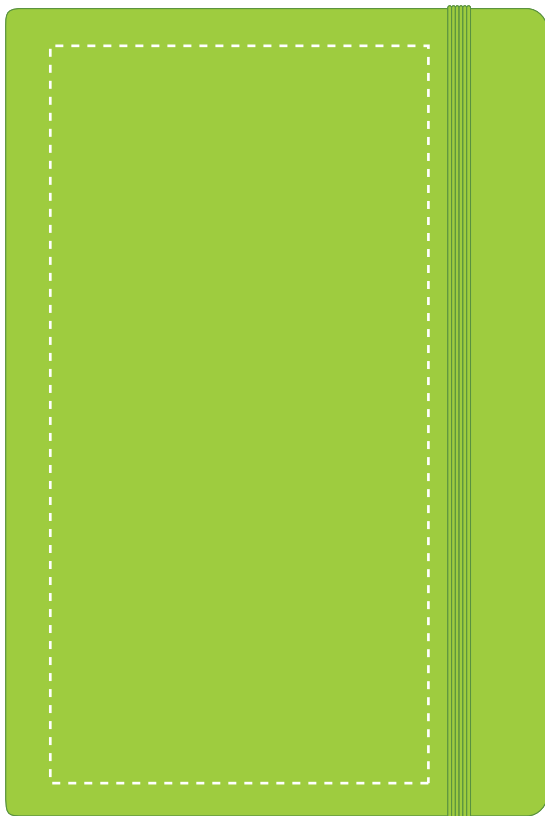

Your Ref:	Quantity:	Product Code: QS0345
Our Ref:	Version: 1	Product Colour: LIGHT GREEN

PRINTING CONCERNS:

Please note that this product has Sustainability Markings that are not visible from this perspective

We stock this item in the following colours

**PANTONE REFERENCE(S)**

 Full Colour Printing

Product Image for visualisation
- colours may vary

ARTWORK SCALE 50%

- CENTRED TO PRINT AREA
- CENTRED TO NOTEBOOK

ARTWORK SCALE 50%

- CENTRED TO PRINT AREA
- CENTRED TO NOTEBOOK

The dashed line is to demonstrate print area and will not appear on your printed item

PLEASE NOTE:

- All colours including print and product are for visual purposes only and should not be regarded as the actual colour of the product and print.
- Some products may vary from batch to batch and may differ from previous orders.
- The colour and texture of a product can also have an effect on the final print colour.
- By approving this order we accept that you understand these terms.