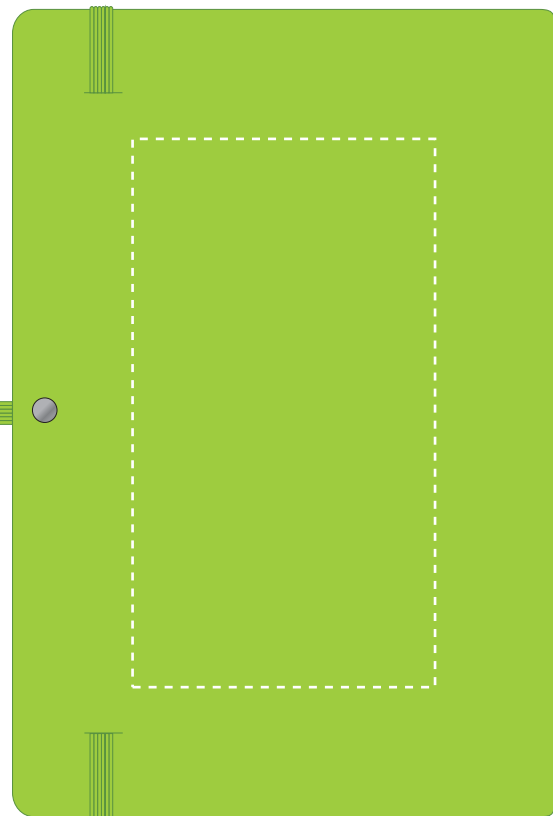

We stock this item in the following colours

**PANTONE REFERENCE(S)**

 Full Colour Printing

Product Image for visualisation
- colours may vary

ARTWORK SCALE 50%

- CENTRED TO PRINT AREA
- CENTRED TO NOTEBOOK

ARTWORK SCALE 50%

- CENTRED TO PRINT AREA
- CENTRED TO NOTEBOOK

The dashed line is to demonstrate print area and will not appear on your printed item

PLEASE NOTE:

- All colours including print and product are for visual purposes only and should not be regarded as the actual colour of the product and print.
- Some products may vary from batch to batch and may differ from previous orders.
- The colour and texture of a product can also have an effect on the final print colour.
- By approving this order we accept that you understand these terms.

To proceed, please approve visual via the online system.

ARTWORK SCALE 100%

Max print area: 195mm x 100mm

ARTWORK SCALE 100%

Max print area: 145mm x 80mm